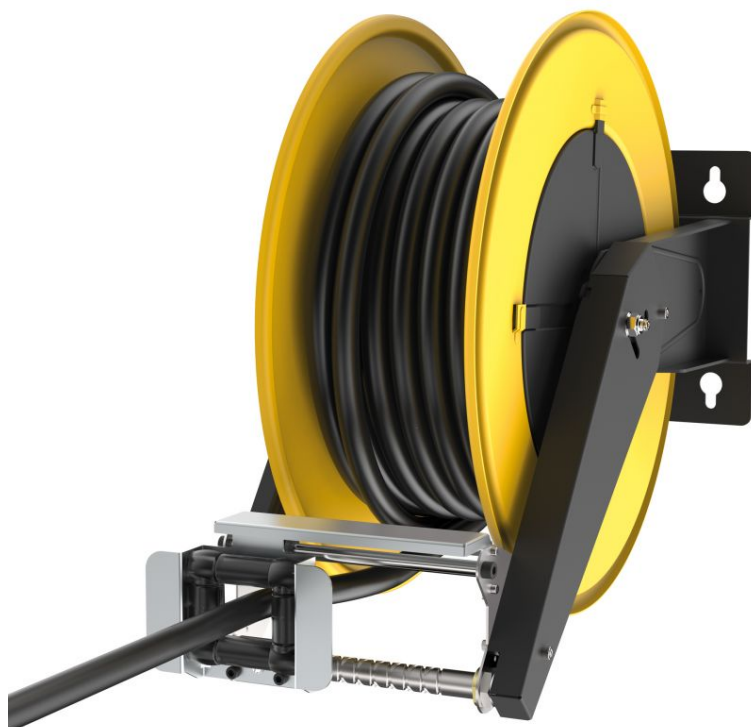

P/N 0E77/45601

Automatic hose guide in painted steel s. 560 for hose up to 3/4"

SECTORS OF USE

FEATURES

OVERALL DIMENSIONS (mm)