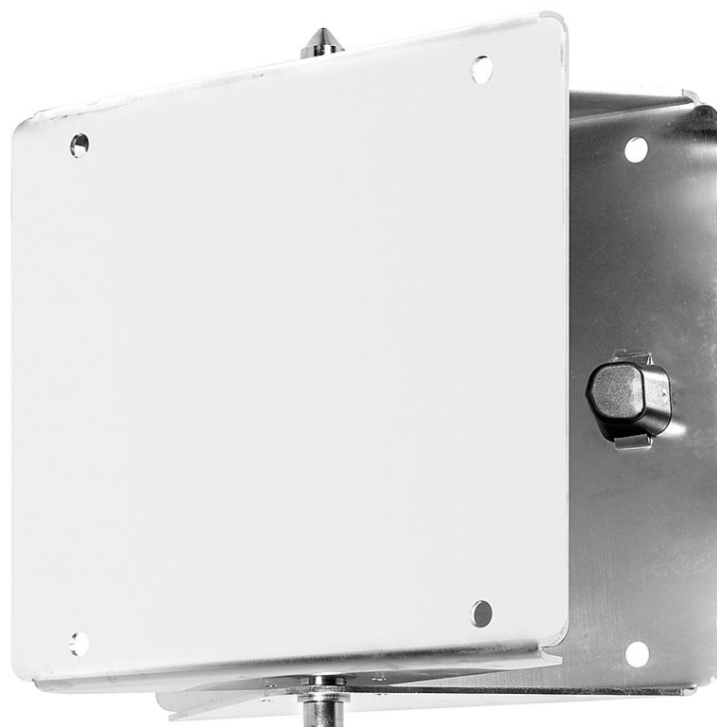

P/N 540/06

AISI 304 stainless steel adjustable wall bracket for AISI 304 stainless steel hose reels s. 540

SECTORS OF USE

FEATURES

OVERALL DIMENSIONS (mm)