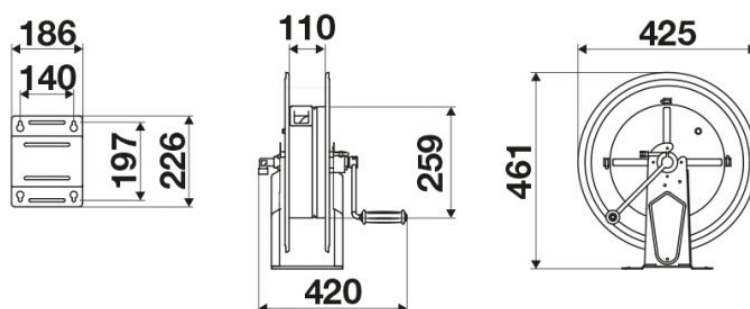

P/N 74345/20

AISI 304 stainless steel manual hose reel with ABS drum s. 430, for hot water, 100 bar, without hose. Inlet G 1/2" (f), outlet G 1/2" (f)

SECTORS OF USE

Agriculture, Cleaning, Industry, Mining, Lube trucks and transports

FEATURES

Pressure	100 bar
Compatible fluids	water max 130 °C, oils and similar products
Swivel joint	AISI 304 stainless steel
Seals	Viton®
Characteristic	manual
Material	AISI 304 stainless steel with ABS drum
Couplings	-
Hose	-
∅ e hose length	-
Inlet	G 1/2" (f)
Outlet	G 1/2" (f)
Reel flow path	AISI 304 stainless steel

OVERALL DIMENSIONS (mm)

FURTHER FEATURES

Capacity 1/4"	Capacity 5/16"	Capacity 3/8"	Capacity 1/2"	Capacity 5/8"	Capacity 3/4"
50 m	35 m	25 m	17 m	15 m	8 m