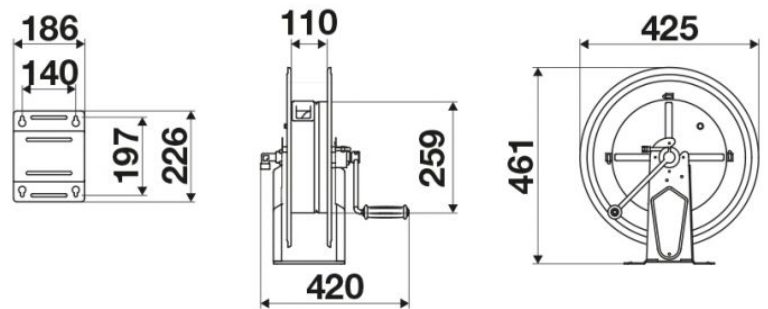

P/N 74345/30

AISI 304 stainless steel manual hose reel with ABS drum s. 430, for hot water, 200 bar, without hose. Inlet G 3/8" (f), outlet G 1/2" (f)

SECTORS OF USE

Agriculture, Cleaning, Industry, Mining, Lube trucks and transports

FEATURES

Pressure	200 bar
Compatible fluids	water max 130 °C
Swivel joint	AISI 304 stainless steel
Seals	Viton®
Characteristic	manual
Material	AISI 304 stainless steel with ABS drum
Couplings	-
Hose	-
Ø e hose length	-
Inlet	G 3/8" (f)
Outlet	G 1/2" (f)
Reel flow path	AISI 304 stainless steel

OVERALL DIMENSIONS (mm)

FURTHER FEATURES

Capacity 1/4"	Capacity 5/16"	Capacity 3/8"	Capacity 1/2"	Capacity 5/8"	Capacity 3/4"
50 m	35 m	25 m	17 m	15 m	8 m