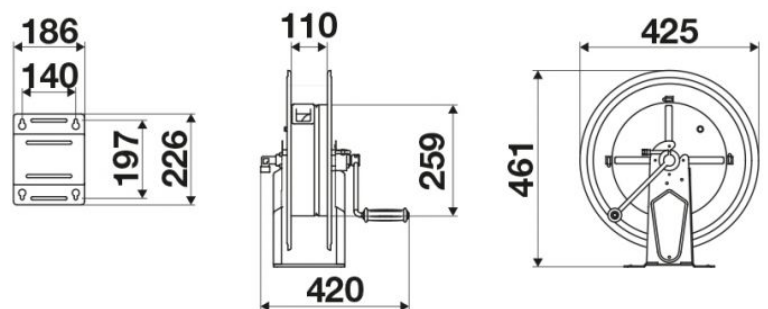

P/N 74345/35

AISI 304 stainless steel manual hose reel with ABS drum s. 430, for hot water, 400 bar, without hose. Inlet G 3/8" (f), outlet G 1/2" (f)

SECTORS OF USE

Agriculture, Cleaning, Industry, Mining, Lube trucks and transports

FEATURES

Pressure	400 bar
Compatible fluids	water max 130 °C
Swivel joint	AISI 304 stainless steel
Seals	Viton® and Teflon®
Characteristic	manual
Material	AISI 304 stainless steel with ABS drum
Couplings	-
Hose	-
Ø e hose length	-
Inlet	G 1/2" (f)
Outlet	G 1/2" (f)
Reel flow path	AISI 304 stainless steel

OVERALL DIMENSIONS (mm)

FURTHER FEATURES

Capacity 1/4"	Capacity 5/16"	Capacity 3/8"	Capacity 1/2"	Capacity 5/8"	Capacity 3/4"
50 m	35 m	25 m	17 m	15 m	8 m