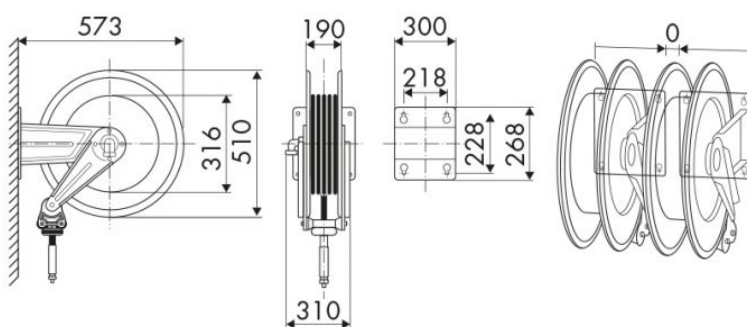

P/N 542/15

AISI 304 stainless steel fixed hose reel s. 540, for air-water, 20 bar, without hose. Inlet-outlet G 1/2" (f)

SECTORS OF USE

Agriculture, Cleaning, Building and road construction, Industry, Mining, Lube trucks and transports

FEATURES

Pressure	20 bar
Compatible fluids	air - water
Swivel joint	brass
Seals	Viton®
Characteristic	fixed
Material	AISI 304 stainless steel
Couplings	-
Hose	-
Ø e hose length	-
Inlet	G 1/2" (f)
Outlet	G 1/2" (f)
Reel flow path	brass - AISI 304 stainless steel

OVERALL DIMENSIONS (mm)

FURTHER FEATURES

Capacity 3/8"	Capacity 1/2"	Capacity 5/8"
30 m	30 m	30 m