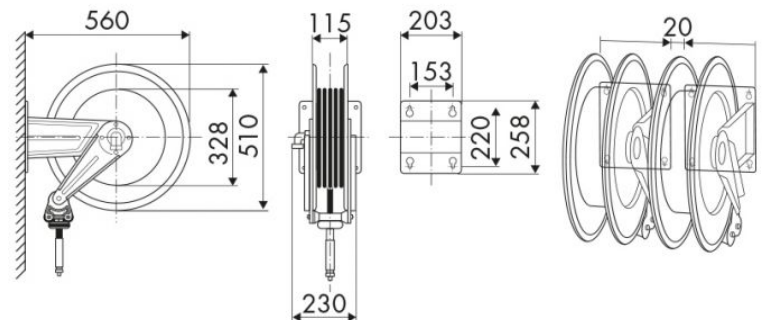

## P/N 530/416/AS

Fixed hose reel, s.430, for suction oil and similar, with black rubber hose 12 m,  $\varnothing$  3/4"

### FEATURES

Pressure	suction
Compatible fluids	oils and similar products
Swivel joint	zinc plated steel
Seals	polyurethane
Characteristic	fixed
Material	painted steel
Couplings	zinc plated steel
Hose	p/n 973/312
$\varnothing$ e hose length	$\varnothing$ 3/4" - 12 m
Inlet	G 3/4" (f)
Outlet	G 3/4" (m)
Reel flow path	zinc plated steel

### OVERALL DIMENSIONS (mm)

### FURTHER FEATURES

Capacity 5/8"	Capacity 3/4"
14 m	8 m