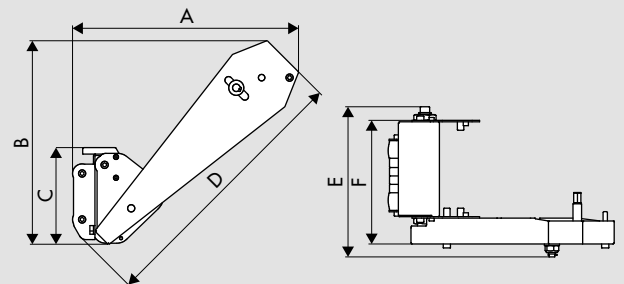

P/N OE79/45602 Automatic hose guide in AISI 316 stainless steel
for hose reel s. 560, 1" hoses.

P/N OE79/45612 Automatic hose guide in AISI 316 stainless steel
for hose reel s. 560, hoses up to 1/2".

⚠ The hose reel equipped with automatic hose guide is not suitable for installation in potentially explosive atmosphere.

The new automatic hose guide guarantees correct arrangement of the hose on the drum, thus preventing haphazard rewinding.

ADVANTAGES

- ▶ Designed to move independently while rewinding the hose.
- ▶ Equipped with rollers, horizontal and vertical, that can be adjusted to the hose being used.
- ▶ Easy to assemble on both new hose reels and on equipment already in use.

Overall dimensions (mm)

Series	A	B	C	D	E	F
430	314	283	134	377	209	172
530	371	341	136	448	223	187
540	371	341	136	448	288	252
560	371	341	136	448	472	436

Ecodora S.r.l.
Vicenza - Italy
tel. +39 0424 570891
fax +39 0424 571354
www.ecodora.com
info@ecodora.com